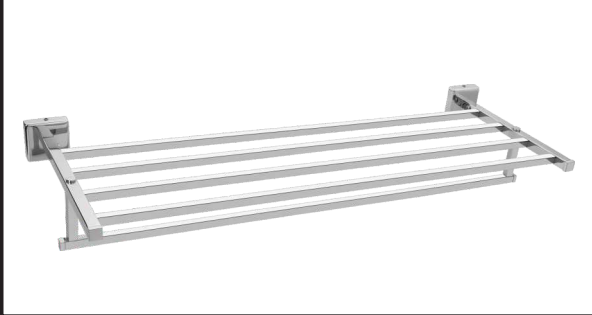

FOC 007
Dual SoapDish