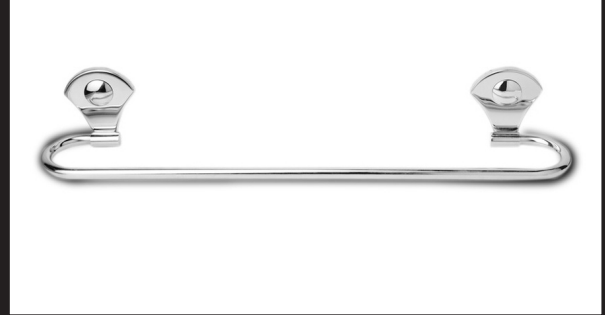

FOC 001
Towel Rack

FOC 002
Towel Rod 18" / 24"

FOC 003
Soap Dish

FOC 004
Towel Ring

FOC 005
Robe Hook

FOC 006
Tumbler Holder

FOC 007
Dual SoapDish

FOC 008
SoapDish + TH

FMT 004
Towel Ring

FMT 005
Robe Hook

FMT 006
Tumbler Holder

FMT 007
Dual Soap Dish

FMT 008
Soap Dish + TH

ROYAL

Series

Material :
S.S. 202

Available Colors :

CP

FRO 001
Towel Rack

FRO 002
Towel Rod 18" / 24"

FRO 003
Soap Dish

FRO 004
Towel Ring

FRO 005
Robe Hook

FRO 006
Tumbler Holder