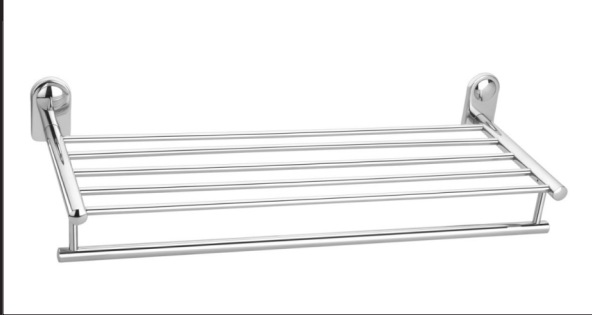

FRO 007
Dual SoapDish

FRO 008
SoapDish + TH

NEXA

Series

Material :
S.S. 202

Available Colors :

FNE 001
Towel Rack

FNE 002
Towel Rod 18" / 24"