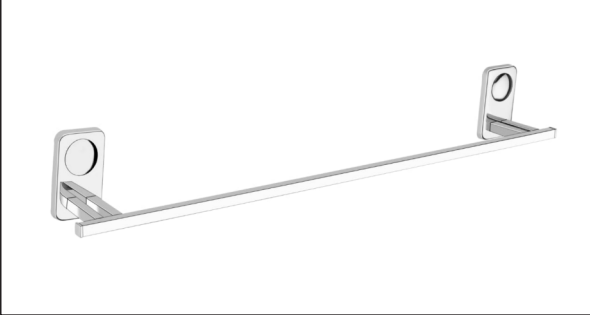

FNE 007
Dual Soap Dish