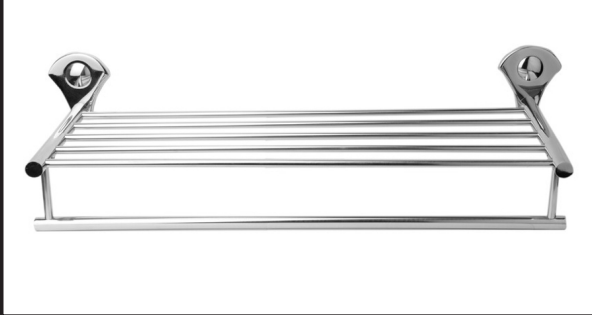

FMT 007
Dual Soap Dish