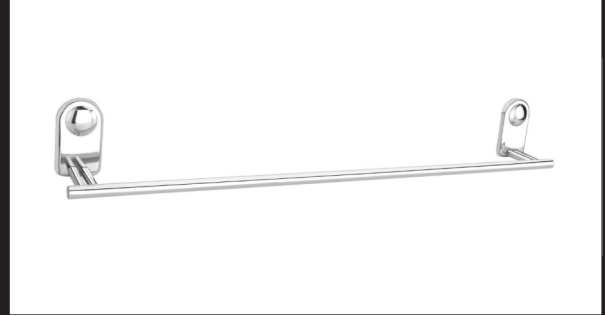

FRO 007
Dual SoapDish

FRO 008
SoapDish + TH

NEXA

Series

Material :
S.S. 202

Available Colors :

FNE 001
Towel Rack

FNE 002
Towel Rod 18" / 24"