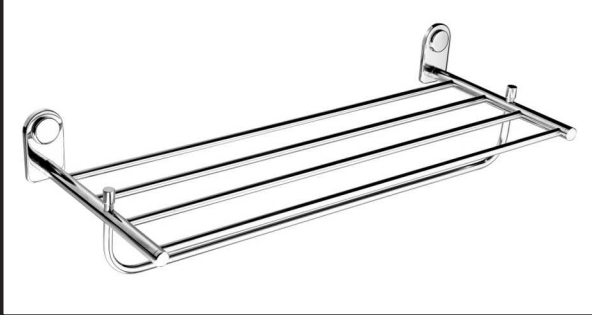

FCO 010
TH + LD

ROXA

Series

Material :
S.S. 304

Available Colors :

C.P.

FRX 001
Towel Rack

FRX 002
Towel Rod 18" / 24"