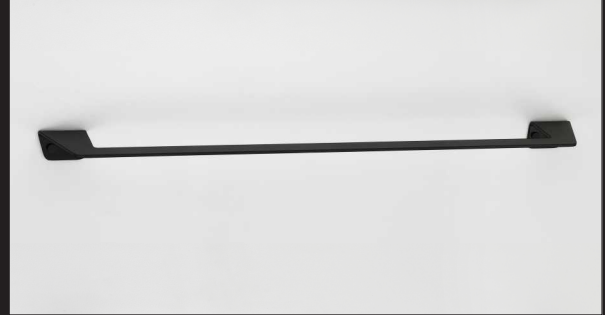

FRA 009
Combo + Ring

FRA 010
Combo + Shelf

COSTA

Series

Material :
S.S. 304

Available Colors :

Black

FCO 001
Towel Rack