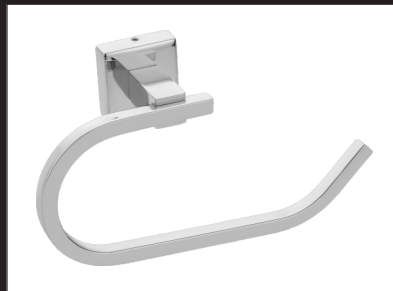

FMT 002
Towel Rod 18" / 24"