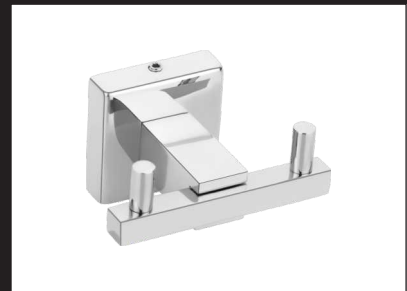

FMT 002
Towel Rod 18" / 24"